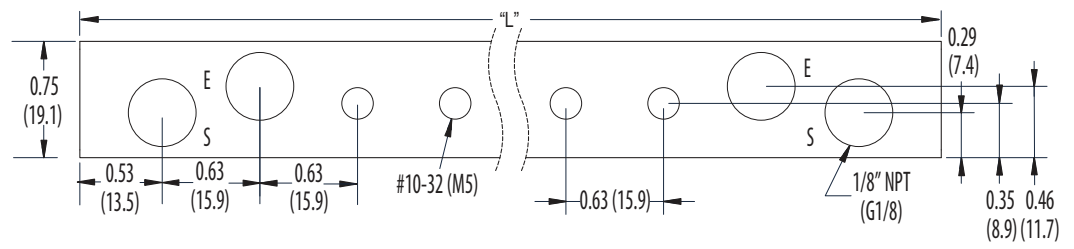

15 mm Solenoid Valve Manifolds

Standard Single-Station

High Flow Single-Station

2- to 8-Station

10- to 16-Station

Stations	"L"	"M"
2	2.95 (74.9)	2.55 (64.8)
4	4.21 (106.7)	3.81 (96.8)
6	5.47 (137.2)	5.07 (128.8)
8	6.73 (170.9)	6.33 (160.8)

Stations	"L"	"M"
10	9.25 (235.0)	8.85 (224.8)
12	10.51 (267.0)	10.1 (256.5)
14	11.77 (297.2)	11.4 (289.6)
16	13.03 (331.0)	12.6 (320.0)

Clippard

877-245-6247 | clippard