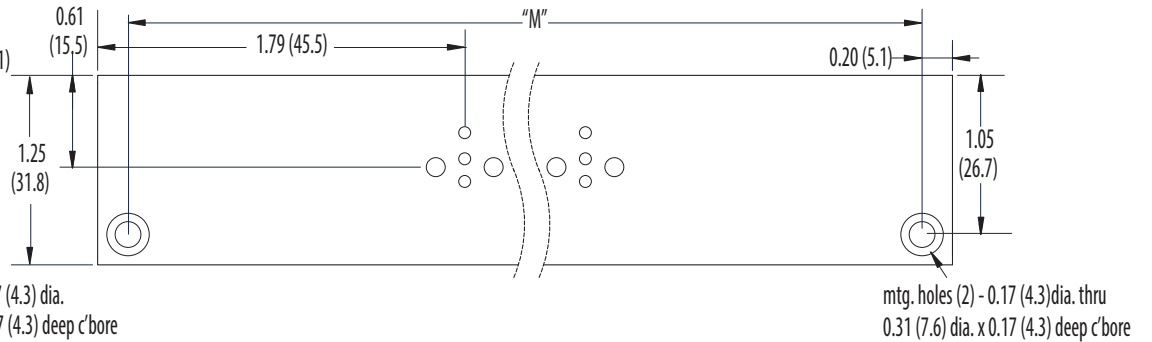

15 mm Solenoid Valve Manifolds

Standard Single-Station

High Flow Single-Station

2- to 8-Station

10- to 16-Station

Stations	"L"	"M"
2	2.95 (74.9)	2.55 (64.8)
4	4.21 (106.7)	3.81 (96.8)
6	5.47 (137.2)	5.07 (128.8)
8	6.73 (170.9)	6.33 (160.8)

Stations	"L"	"M"
10	9.25 (235.0)	8.85 (224.8)
12	10.51 (267.0)	10.1 (256.5)
14	11.77 (297.2)	11.4 (289.6)
16	13.03 (331.0)	12.6 (320.0)

Clippard

877-245-6247 | clippard