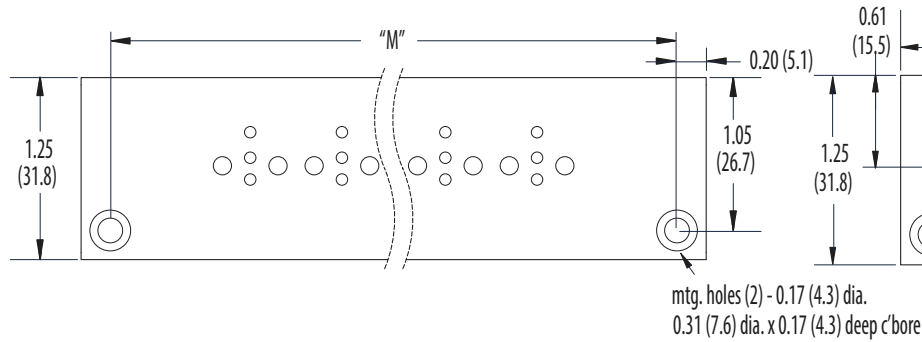

15 mm Solenoid Valve Manifolds

Standard Single-Station

High Flow Single-Station

2- to 8-Station

10- to 16-Station

Stations	"L"	"M"
2	2.95 (74.9)	2.55 (64.8)
4	4.21 (106.7)	3.81 (96.8)
6	5.47 (137.2)	5.07 (128.8)
8	6.73 (170.9)	6.33 (160.8)

Stations	"L"	"M"
10	9.25 (235.0)	8.85 (224.8)
12	10.51 (267.0)	10.1 (256.5)
14	11.77 (297.2)	11.4 (289.6)
16	13.03 (331.0)	12.6 (320.0)

Clippard

877-245-6247 | clippard