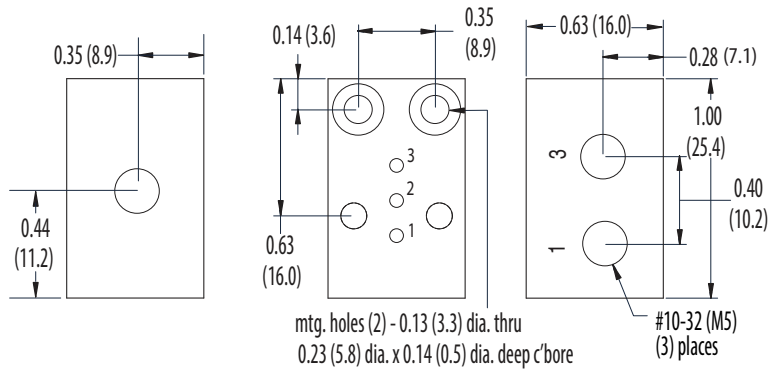

15 mm Solenoid Valve Manifolds

Standard Single-Station

High Flow Single-Station

2- to 8-Station

10- to 16-Station

Stations	"L"	"M"
2	2.95 (74.9)	2.55 (64.8)
4	4.21 (106.7)	3.81 (96.8)
6	5.47 (137.2)	5.07 (128.8)
8	6.73 (170.9)	6.33 (160.8)

Stations	"L"	"M"
10	9.25 (235.0)	8.85 (224.8)
12	10.51 (267.0)	10.1 (256.5)
14	11.77 (297.2)	11.4 (289.6)
16	13.03 (331.0)	12.6 (320.0)

Clippard

877-245-6247 | clippard