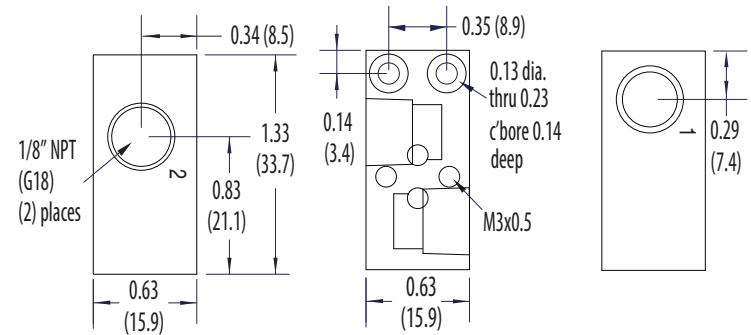

15 mm Solenoid Valve Manifolds

Standard Single-Station

High Flow Single-Station

2- to 8-Station

10- to 16-Station

Stations	"L"	"M"
2	2.95 (74.9)	2.55 (64.8)
4	4.21 (106.7)	3.81 (96.8)
6	5.47 (137.2)	5.07 (128.8)
8	6.73 (170.9)	6.33 (160.8)

Stations	"L"	"M"
10	9.25 (235.0)	8.85 (224.8)
12	10.51 (267.0)	10.1 (256.5)
14	11.77 (297.2)	11.4 (289.6)
16	13.03 (331.0)	12.6 (320.0)

Clippard

877-245-6247 | clippard