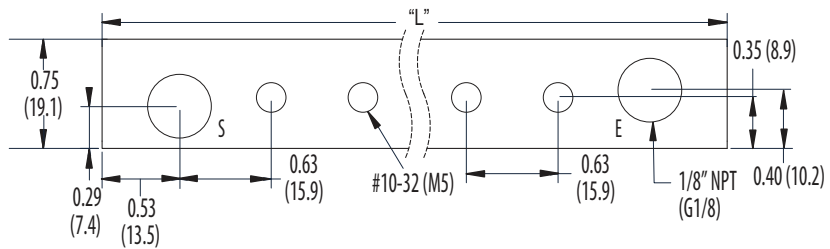

15 mm Solenoid Valve Manifolds

Standard Single-Station

High Flow Single-Station

2- to 8-Station

10- to 16-Station

Stations	"L"	"M"
2	2.95 (74.9)	2.55 (64.8)
4	4.21 (106.7)	3.81 (96.8)
6	5.47 (137.2)	5.07 (128.8)
8	6.73 (170.9)	6.33 (160.8)

Stations	"L"	"M"
10	9.25 (235.0)	8.85 (224.8)
12	10.51 (267.0)	10.1 (256.5)
14	11.77 (297.2)	11.4 (289.6)
16	13.03 (331.0)	12.6 (320.0)

Clippard

877-245-6247 | clippard